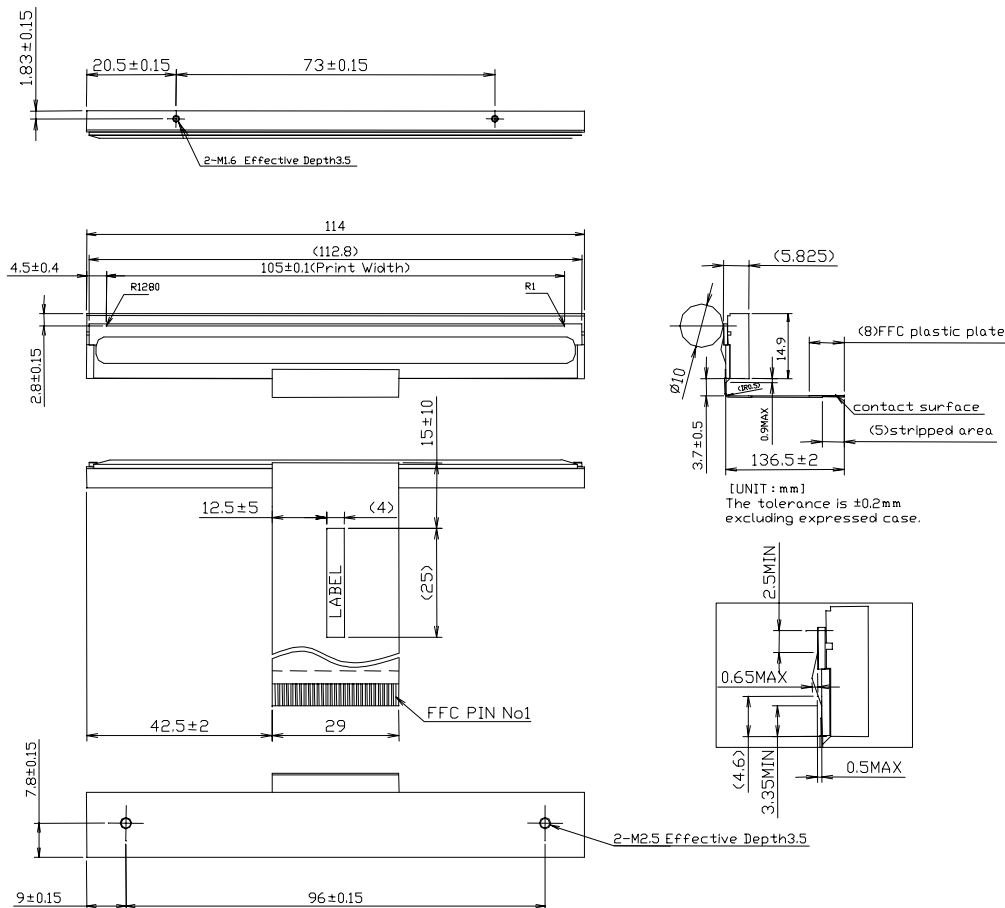

# Introduction of Toshiba Consumer photo Printer TPH

Toshiba has developed new series for consumer photo printer TPH. Off cause it has U-shape heaters, 4 inch print length 310dpi resolution. The platen diameter is award 10mm.

<b>Print width</b>	<b>4 inches</b>
<b>Resolution</b>	<b>310 dpi</b>
<b>Heater size</b>	<b>(30x2) x 170</b>
<b>Heater Location</b>	<b>3.8 mm</b>
<b>Platen diameter</b>	<b>10 mm</b>
<b>CLK Frequency</b>	<b>16 MHz</b>